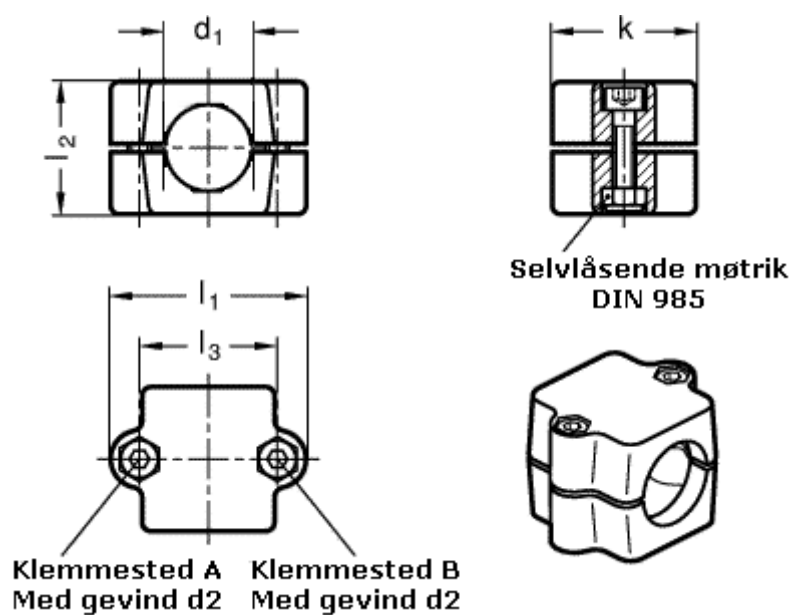

Article number: 20241B40222SW  
Description: E+G Tube connector  
GN 241-B40-22-SW

## Measures

d1 = 40  
d2 = M10  
k = 76  
l1 = 98  
l2 = 70  
l3 = 73